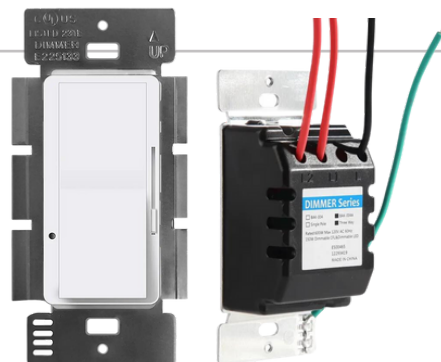

Single gang  
3" \* 2" \* 2-1/2"

**1104-LH**

Single gang  
3" \* 2"

**2104-LLE2**

2 gang steel device boxes  
3" \* 3-3/4" \* 2-1/2"

**2104-LLE3**

3 gang steel device boxes  
3" \* 5-1/2" \* 2-1/2"

**SA-11A**