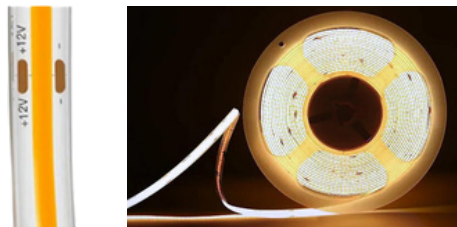

COB STRIPS

COB 12v/24v

DC12V/24V, 320LED/m

5m roll, IP20

3000k/6000k