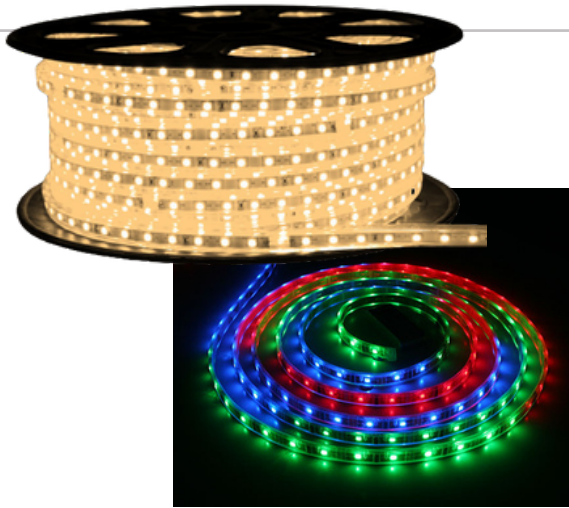

# LED Strips

## HARD STRIPS

1ft, 2ft, 3ft, 4ft

3.5w/ft

325lm/ft

3000k, 6000k

12V DC

frosted cover

*inter-linking system*

## OUTDOOR STRIPS

RH-5050SMD

120V

8W/m, 580lm/m

Available for 25m, 50m roll  
waterproof

3000k, 6000k, RGB