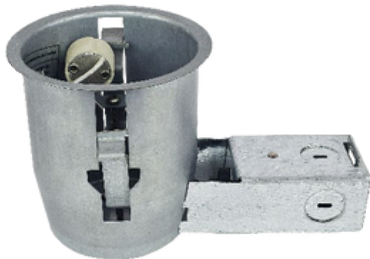

# Housings

Non- IC rated  
retrofit 4 inch  
E26/GU10 Socket

IC-rated Retrofit  
4 inch  
E26/GU10 Socket

Non-IC New Construction  
3 inch / 4 inch / 5 inch / 6 inch  
E26/GU10 Socket

IC- rated New Construction  
3 inch / 4 inch  
E26/GU10 Socket