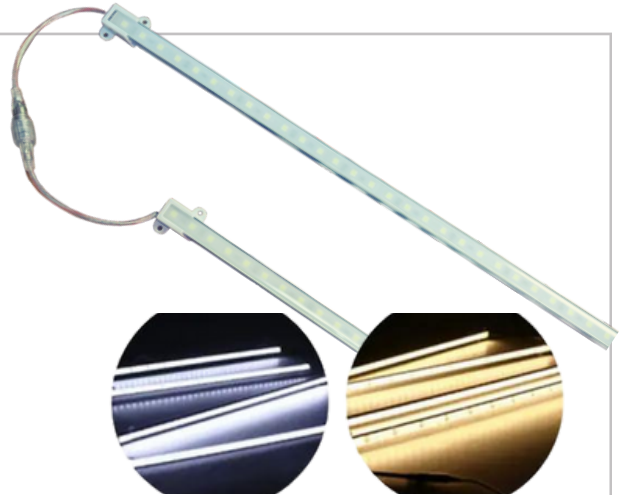

## HARD STRIPS

1ft, 2ft, 3ft, 4ft

3.5w/ft

325lm/ft

3000k, 6000k

12V DC

frosted cover

*inter-linking system*