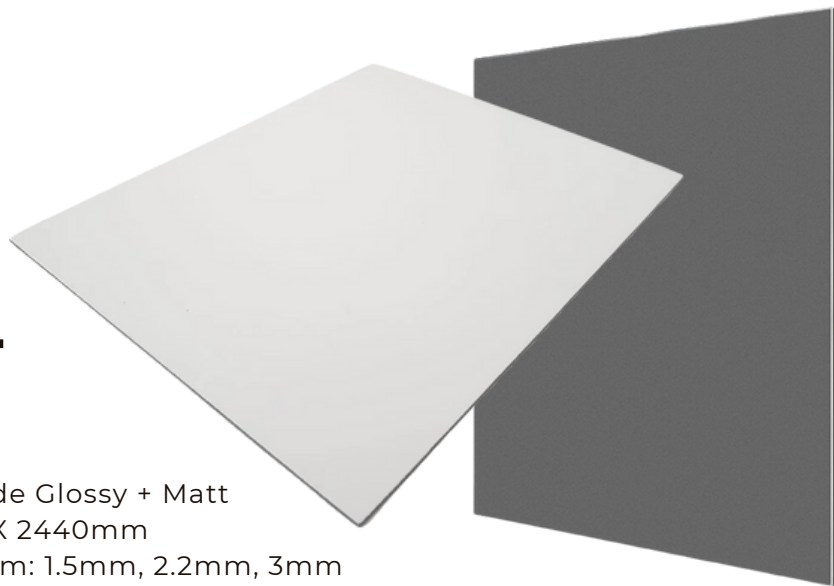

ALUPANEL

9901G/9901

Color: White, Black
single side; double side Glossy + Matt
Dimension: 1220mm X 2440mm
Thickness of Aluminum: 1.5mm, 2.2mm, 3mm
Other: PE coating, unbroken plastic core, clear film