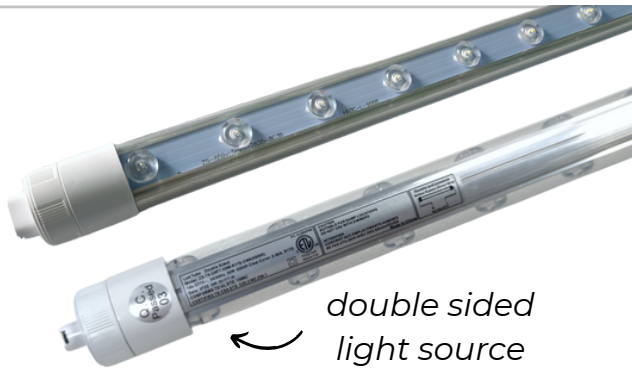

Sign Lights

SIGN MODULES

2835 1.2W
SMD 2835
Samsung Chips
3LED modules
DC12V 1.2w
9000k

DOUBLE SIDED TUBES

ZS-T8-D6	ZS-T8-D7	ZS-T8-D8
40W 6FT	48W 7FT	50W 8FT
5000K	5000K	5000K
5200lm	6240lm	6500lm
120-347V	120-347V	120-347V